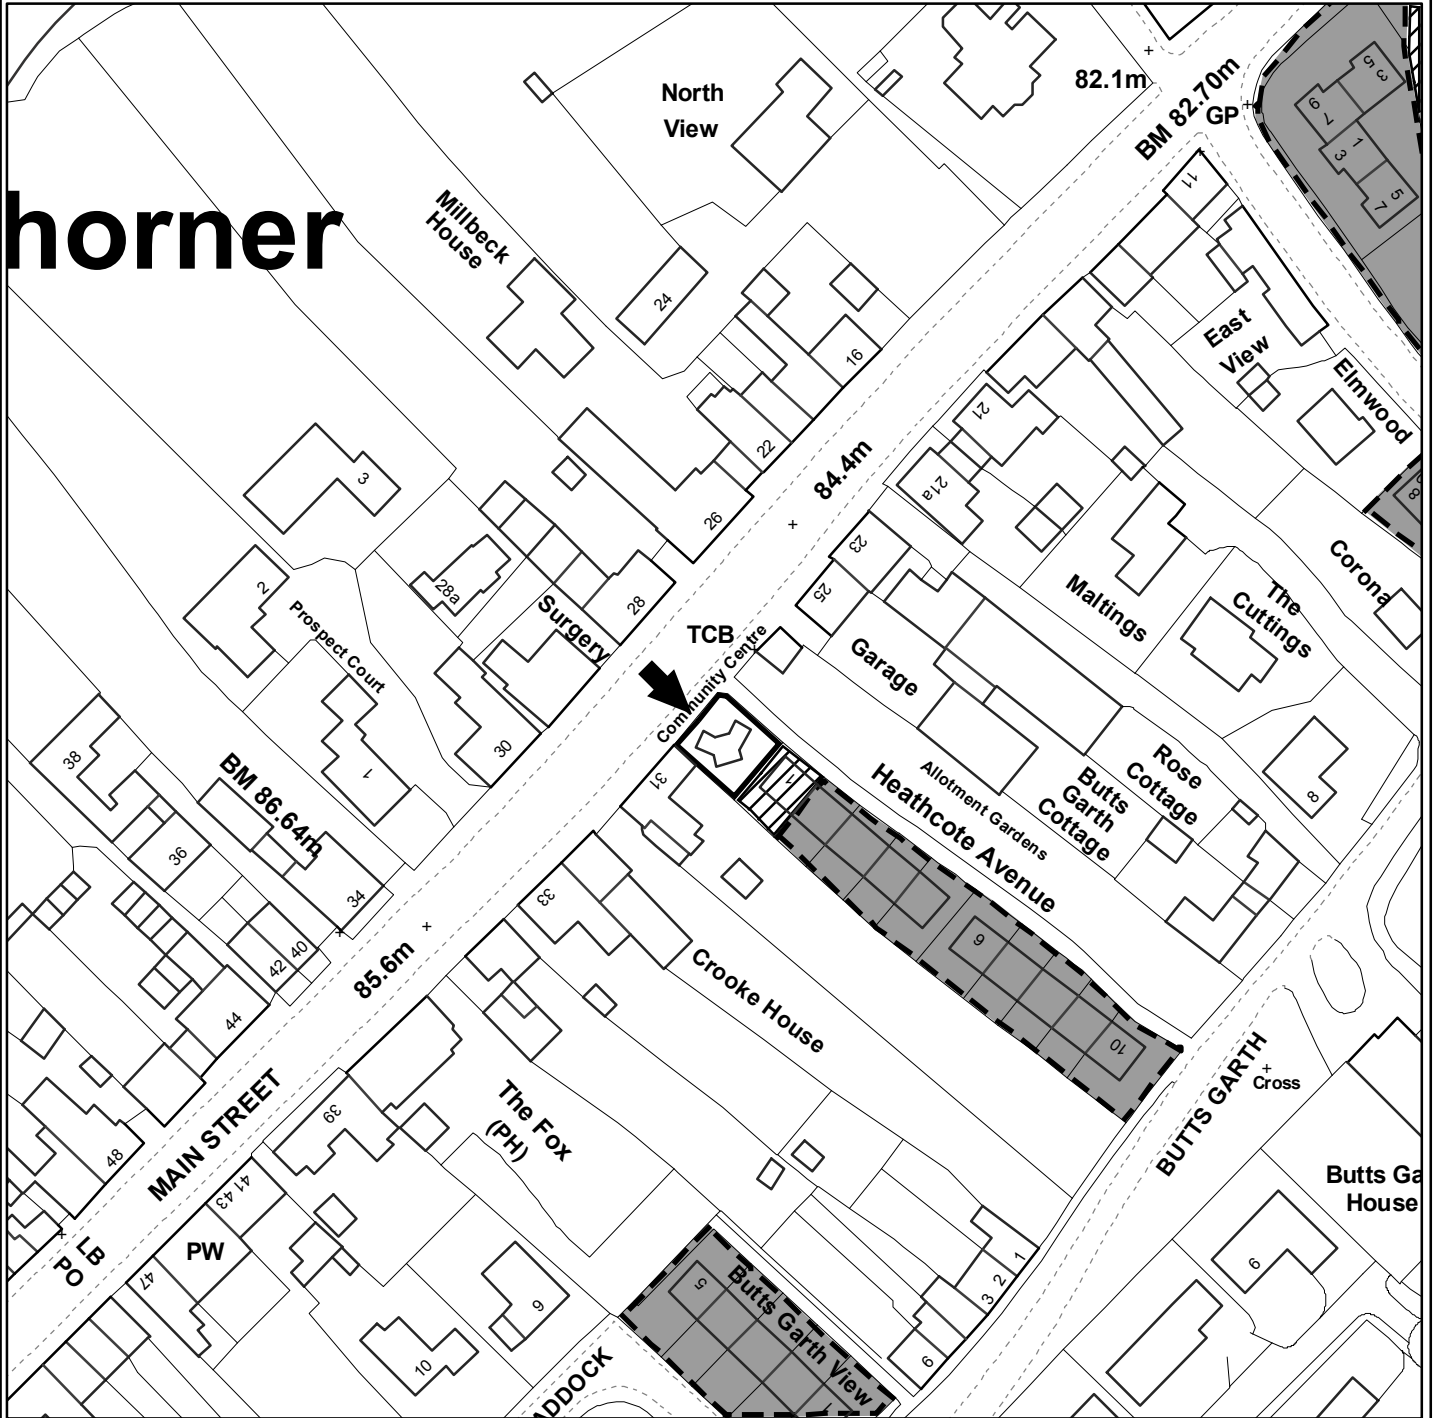

LAND AT  
 MAIN STREET  
 THORNER  
 LEEDS LS14

horner

← SUBJECT SITE

LAND OWNED BY  
 LEEDS CITY COUNCIL

LAND LEASED OUT BY  
 LEEDS CITY COUNCIL

LAND SOLD BY  
 LEEDS CITY COUNCIL

LAND OWNED BY  
 APPLICANT

**Leeds**  
 CITY COUNCIL

Crown Copyright. All rights reserved.  
 Leeds City Council 100019567 2008

PREP BY SUE HALLIDAY

DATE 03/03/2008

OS No SE3740SE

Scale 1:1,250

**PLAN No 11142**